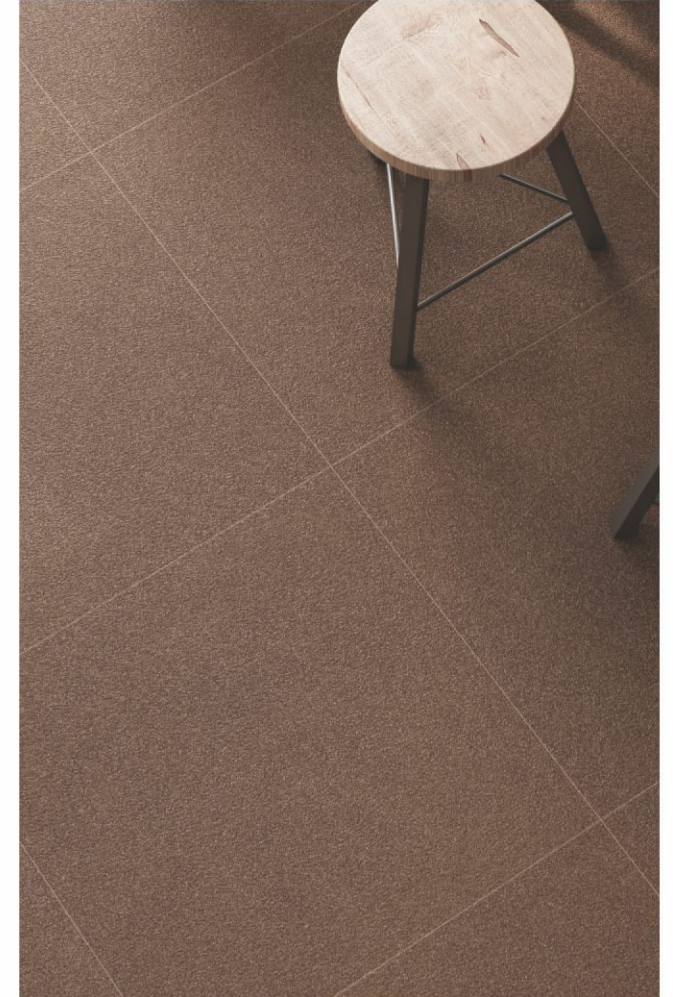

FULLBODY

GLOSSY / MATT
600x1200mm

LINER
600x1200mm

BLAST
600x1200mm

GLOSSY / MATT
600x600mm

SANDY
600x600mm

ROCK
600x600mm

MAGIC ALMOND