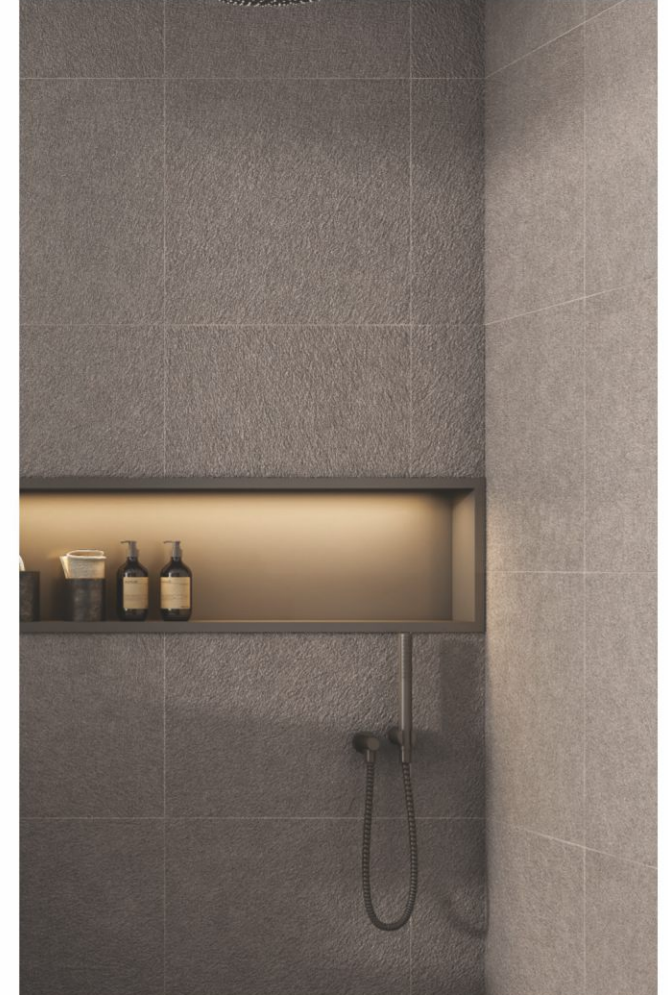

MAGIC GRAY

FULLBODY

GLOSSY / MATT
600x1200mm

LINER
600x1200mm

BLAST
600x1200mm

GLOSSY / MATT
600x600mm

SANDY
600x600mm

ROCK
600x600mm