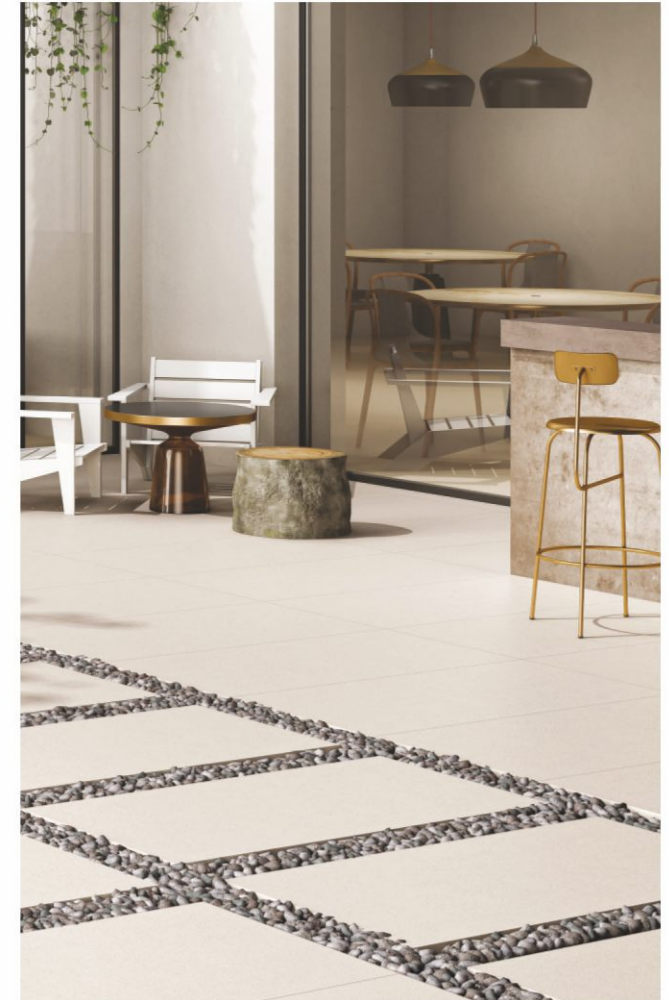

BLAST
600x1200mm

GLOSSY / MATT
600x600mm

SANDY
600x600mm

ROCK
600x600mm

Floor

Wall

Step & Riser

MAGIC POLO